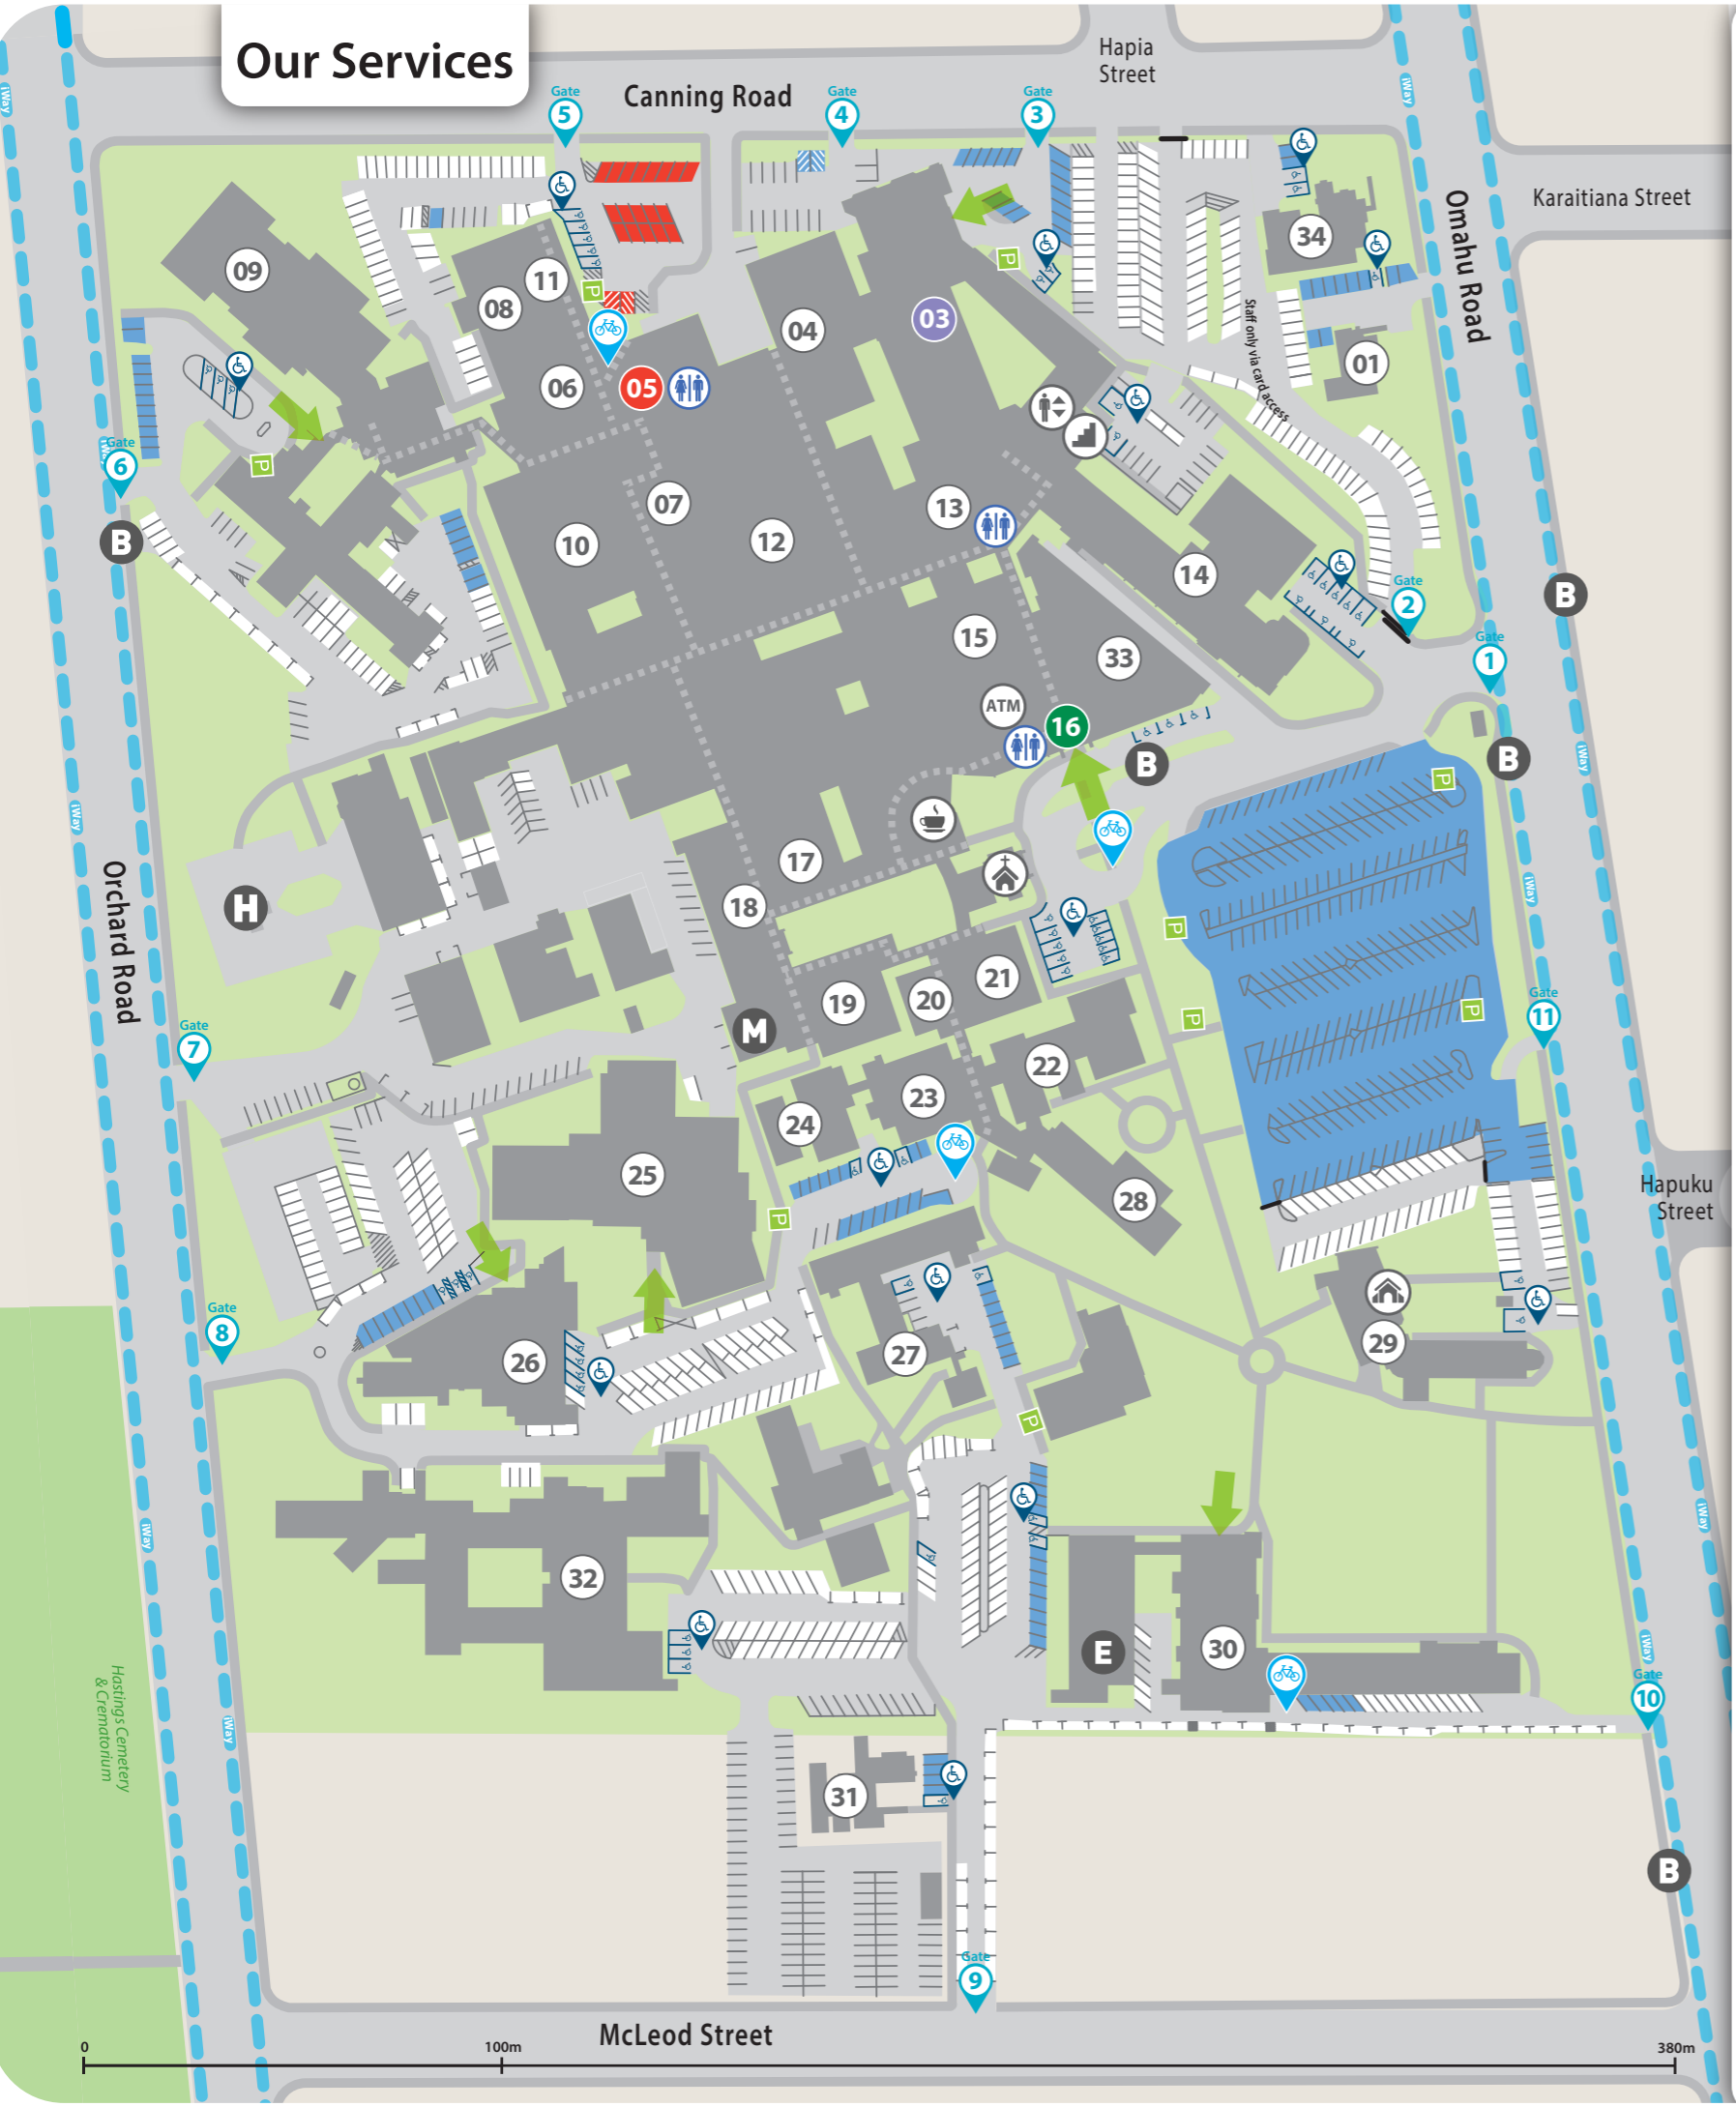

Our Services

- General Parking
 - Patient/visitor parking
 - Emergency parking
 - **Emergency Department (ED)**
-
- **16** Main Entrance to Hospital:
 - **14** Ground Floor - Children's Ward
A1 - 1st Floor - Medical Ward
A2 - 2nd Floor - Discharge Lounge
A2 - 2nd Floor - Outpatients Department
A3 - 3rd Floor - Specialist Surgery Ward
A4 - 4th Floor - Surgical Ward
 - **03** Ground Floor - Ata Rangī, Maternity
Ground Floor - Waioha, Birthing Unit
B1 - 1st Floor - Pacemaker Clinic
B1 - 1st Floor - Coronary Care Unit
B2 - 2nd Floor - Acute Stroke/Neurology
B3 - 3rd Floor - Orthopaedic Ward
-
- **06** Acute Assessment Unit (AAU)
 - **09** Assessment Treatment & Rehabilitation (AT&R)
 - **27** Community Health - Wilson House
 - **30** Community Mental Health
 - **15** Day Surgery Unit
 - **26** Dialysis Unit Ballantyne House
 - **08** Education Centre - 1st Floor
 - **07** Hospital Laboratory - 1st Floor
(Public Blood Tests go to Villa 6)
-
- **08** Hospital Pharmacy - Ground Floor
 - **04** Intensive Care Unit (ICU)
 - **11** Medical Day Unit
 - **32** NASC Hawke's Bay *(via gate 9)*
 - **25** Ngā Rau Rākau, Mental Health Services
 - **22** Oncology/Medical Radiation
 - **10** Physio/Occupational Therapy
 - **34** Pre-admissions Clinic
 - **22** Public Blood Tests
 - **33** Ruakopito, Endoscopy Unit
 - **13** Special Care Baby Unit (SCBU)
 - **30** Te Harakeke CAFS
 - **01** Te Kākano, Antenatal Clinic
 - **29** Te Wāhanga Hauora, Māori Health
 - **17** Villa 1
 - **18** Villa 2
 - **19** Villa 3
 - **21** Villa 4
 - **20** Villa 5
 - **22** Villa 6
 - **23** Villa 7 Children's Clinics
 - **28** Villa 8
 - **24** Villa 9 Child Development Service
 - **31** Villa 16
 - **12** X-Ray/Radiology, CT, MRI, Ultrasound
-
- ➔ Entrance
 - Main Corridors
 - ♿ Accessibility Parking
 - ATM ATM
 - ☕ Cafe - Zacs
 - 🏠 Chapel
 - 🚗 Lifts
 - ♿ Public Toilets
 - 🏠 Stairs
 - 🏠 Te Awa Hauora Marae (Mihiroa Whare, Kahureremoana)
 - 🚏 Bus Stop
 - 🏠 Equipment Loan Store
 - 🚁 Helicopter Landing
 - 🏠 Tahekeroa Mortuary